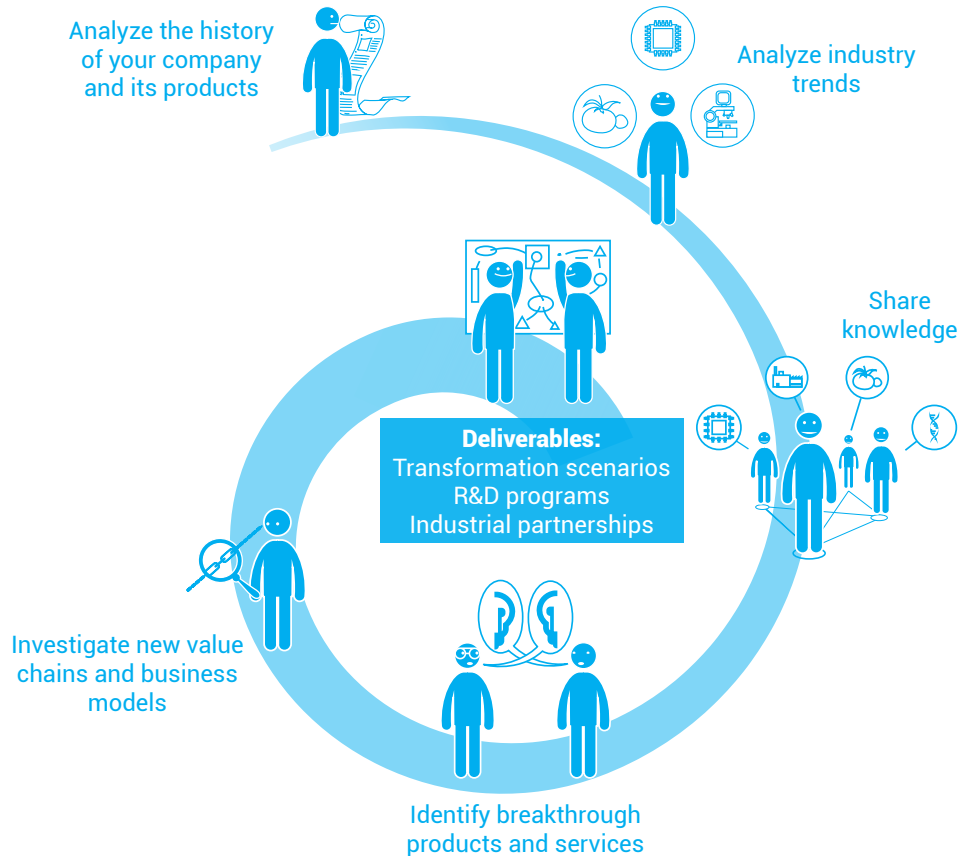

FROM RESEARCH TO INDUSTRY

cea tech

EXPLOR'VISION

> Services to help you identify and leverage breakthrough technologies

EXPLOR'TECH

EXPLOR'PRODUCT

EXPLOR'VISION

THE PROCESS:

SERVICES:

- Give you medium- to long-term insights into the technology-related breakthroughs likely to affect your industry
- Work with you to identify future scenarios and develop the associated R&D plans
- Introduce you to the key partners in your future ecosystem

KNOW-HOW:

- Multidisciplinary expertise (digital technology, energy, healthcare, etc.)
- Innovation marketing
- Innovation management
- Industrial design
- User-centered design

DURATION: nine months

CONTACT: